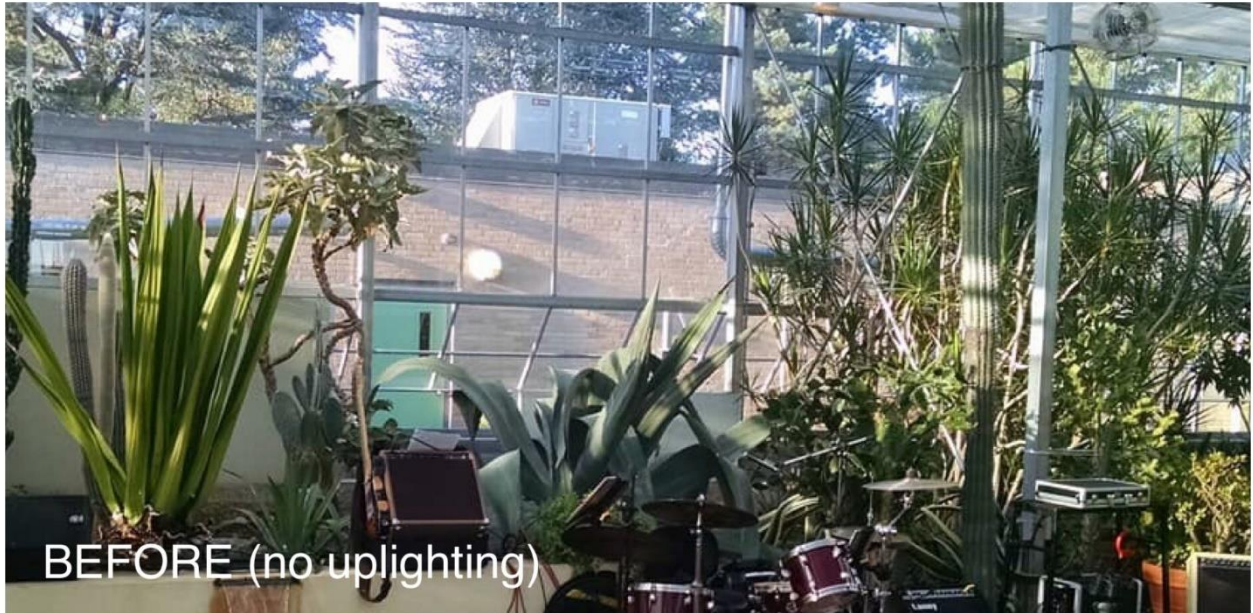

BRICK PARK

UPLIGHTING

TRANSFORM YOUR RECEPTION SPACE
WITH OUR 12-PIECE LED UPLIGHTING SYSTEM

Shown above: color #5 – Amber

BRICK PARK

UPLIGHTING

BEFORE & AFTER

UPLIGHTING