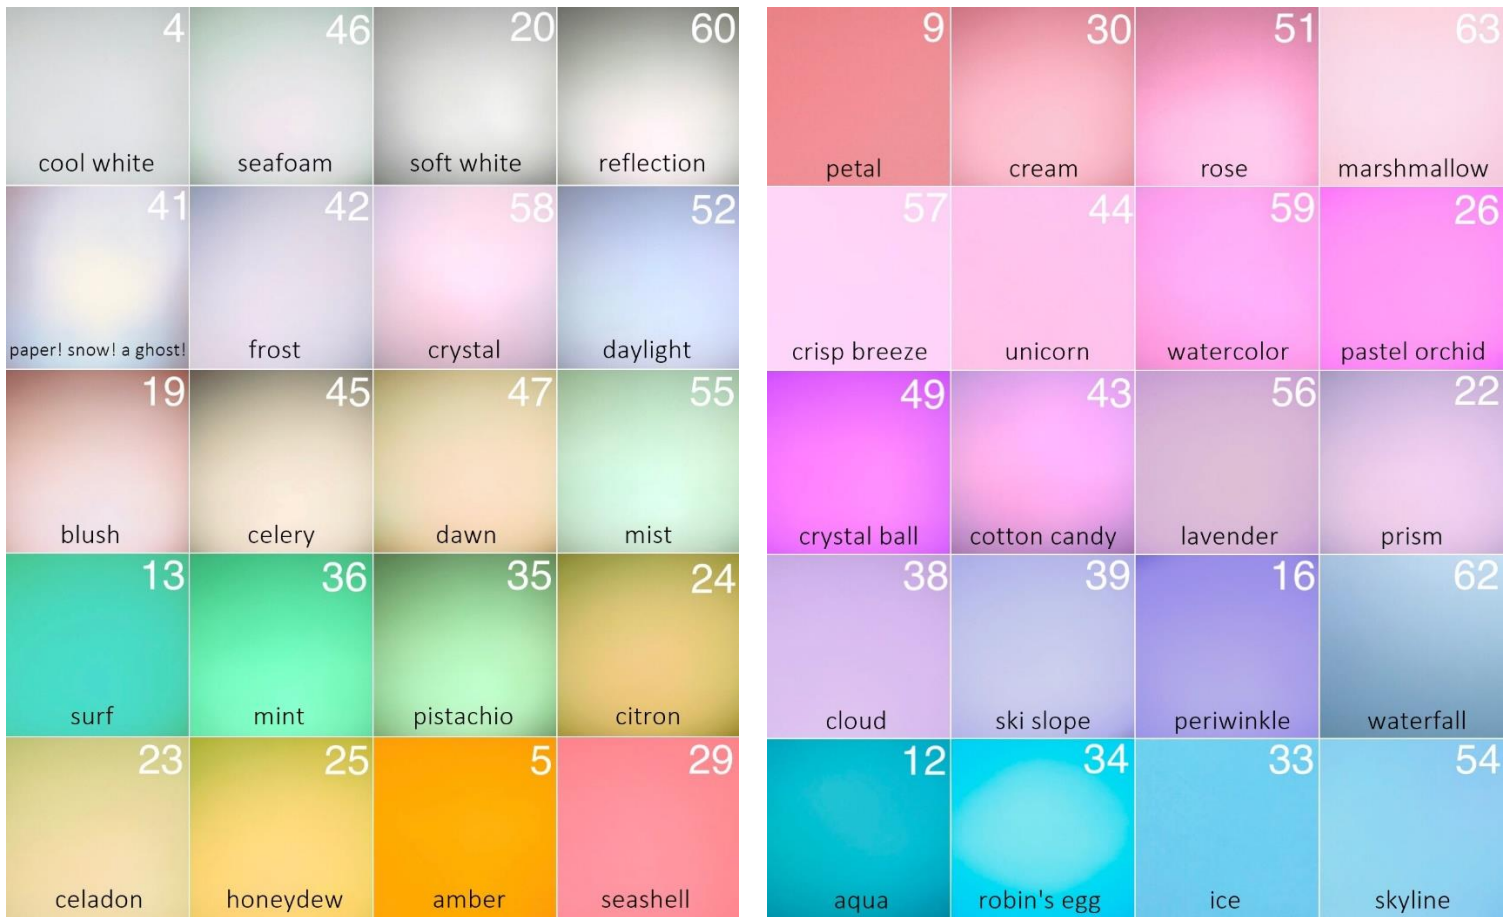

BRICK PARK

UPLIGHTING

TRANSFORM YOUR RECEPTION SPACE
WITH OUR 12-PIECE LED UPLIGHTING SYSTEM

Shown above: color #5 – Amber

BRICK PARK

UPLIGHTING

BEFORE & AFTER

UPLIGHTING

FULLY CUSTOMIZABLE WITH DOZENS OF COLOR OPTIONS TO ENHANCE YOUR DÉCOR*
 (BELOW ARE SOME OF OUR MOST POPULAR COLORS – FOR A FULL LIST OF CHOICES, [CONTACT US](#))

Please note: Uplighting color may appear slightly different than sample photo due to variations in the ambient lighting and wall color of the reception space